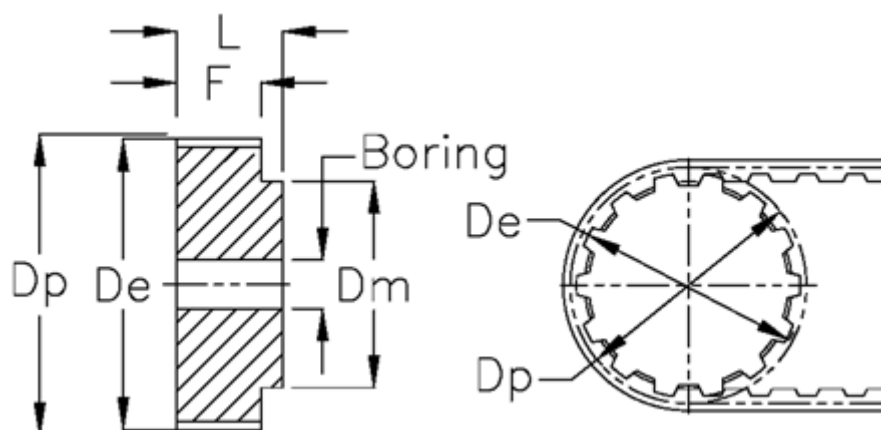

Article number: 60415347044

Description: Timing Belt Pulley 47 T10 44/0

Measures

| | | |
|--------------|-----------|----------------|
| Belt width | = - 32 mm | Type = T10 |
| D_e | = 138.2 | Weight = 1.611 |
| D_m | = 88 | |
| D_p | = 140.2 | |
| F | = 37 | |
| L | = 47 | |
| Pre-drilled | = 16 | |
| Tooth number | = 44 | |